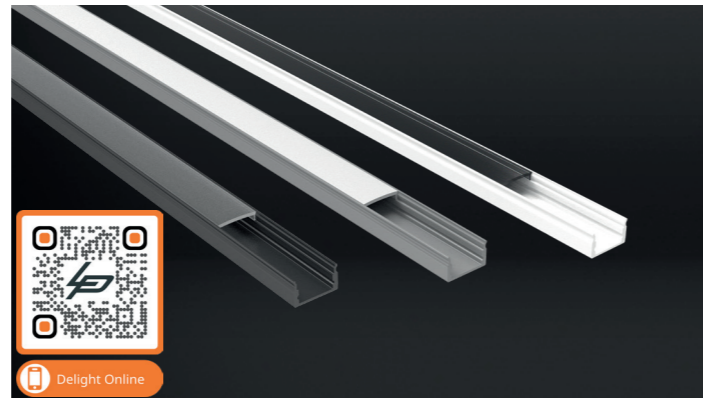

Curve surface mounted 8mm

Product name	Alupro LED profile curve surface mounted 8mm
Color	Aluminium, white and black
Length	2m
Width	17,2mm
Height	8mm
Max. LED strip power	14,4 W/m

PROFILES AND ENDCAPS

Aluminium	White	Black	
2.01.0609	2.01.1295	2.01.1294	Alupro LED profile curve aluminium 2m surface mounted 8mm
2.01.0615	2.01.1302	2.01.1303	Alupro LED profile curve endcap closed for profile 2m surface mounted 8mm
2.01.0614	2.01.1306	2.01.1307	Alupro LED profile curve endcap open for profile 2m surface mounted 8mm

COVERS AND MOUNTING CLIPS

Article No.

2.01.0607	Alupro LED profile curve cover PMMA lens 60° 2m
2.01.0605	Alupro LED profile curve cover PMMA matt 2m
2.01.0604	Alupro LED profile curve cover PMMA opal 2m
2.01.0606	Alupro LED profile curve cover PMMA transparent 2m
2.01.0613	Alupro LED profile curve mounting clip for profile 2m surface mounted 8mm & 15mm

Curve surface mounted 15mm

Product name	Alupro LED profile curve surface mounted 8mm
Color	Aluminium, white and black
Length	2m
Width	17,2mm
Height	15,3mm
Max. LED strip power	14,4 W/m

PROFILES AND ENDCAPS

Stairs R Plus

Product name	Alupro LED profile Stairs R Plus
Color	Black
Length	2m
Width	65mm
Height	27,5mm
Max. LED strip power	14,4 W/m

PROFILES AND ENDCAPS

Aluminium	White	Black	
-	-	2.01.1020	Alupro LED profile Stairs R Plus + cover PC opal surface mounted 2m
-	-	2.01.1021	Alupro LED profile Stairs R Plus endcap (2 pieces, 1 open, 1 closed) for profile surface mounted