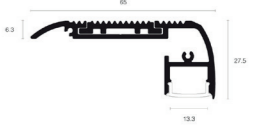

COVERS AND MOUNTING CLIPS

Article No.

2.01.0607	Alupro LED profile curve cover PMMA lens 60° 2m
2.01.0605	Alupro LED profile curve cover PMMA matt 2m
2.01.0604	Alupro LED profile curve cover PMMA opal 2m
2.01.0606	Alupro LED profile curve cover PMMA transparent 2m
2.01.0613	Alupro LED profile curve mounting clip for profile 2m surface mounted 8mm & 15mm

Stairs R Plus

Product name	Alupro LED profile Stairs R Plus
Color	Black
Length	2m
Width	65mm
Height	27,5mm
Max. LED strip power	14,4 W/m

PROFILES AND ENDCAPS

Aluminium	White	Black	
-	-	2.01.1020	Alupro LED profile Stairs R Plus + cover PC opal surface mounted 2m
-	-	2.01.1021	Alupro LED profile Stairs R Plus endcap (2 pieces, 1 open, 1 closed) for profile surface mounted

XLW Plus

Product name	Alupro LED profile XLW
Color	Aluminium
Length	2,5m
Width	50mm
Height	35mm
Max. LED strip power	28W/m

PROFILES AND ENDCAPS

Article Number	Product Name
2.01.1038	Alupro Plus XLW LED profile + cover PC opal 2.5m
2.01.1039	Alupro Plus XLW LED profile endcap closed (2 pieces for surface mounted profile)
2.01.1040	Alupro Plus XLM LED profile mounting clip (suitable for surface or pendant mounting)
2.01.1041	Alupro Plus XLM suspension cable set 2m

Original

Product name	Alupro LED profile Original
Color	Aluminium
Length	2m
Width	21,2mm
Height	19,5mm
Max. LED strip power	14,4W/m

PROFILES AND ENDCAPS

Article No.	Product Name
2.01.0489	Alupro LED profile aluminium 2m
2.01.0490	Alupro LED cover PMMA opal 2m
2.01.0491	Alupro LED cover PMMA transparent 2m
2.01.0492	Alupro LED Endcap closed
2.01.0493	Alupro LED Endcap open
2.01.0494	Alupro LED Mounting clip
2.01.0495	Alupro LED Connector aluminium