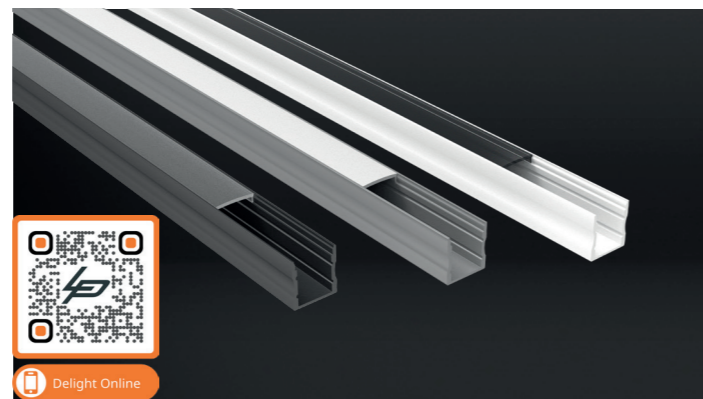

Curve surface mounted 8mm

Product name	Alupro LED profile curve surface mounted 8mm
Color	Aluminium, white and black
Length	2m
Width	17,2mm
Height	8mm
Max. LED strip power	14,4 W/m

PROFILES AND ENDCAPS

Aluminium	White	Black	
2.01.0609	2.01.1295	2.01.1294	Alupro LED profile curve aluminium 2m surface mounted 8mm
2.01.0615	2.01.1302	2.01.1303	Alupro LED profile curve endcap closed for profile 2m surface mounted 8mm
2.01.0614	2.01.1306	2.01.1307	Alupro LED profile curve endcap open for profile 2m surface mounted 8mm

COVERS AND MOUNTING CLIPS

Article No.

2.01.0607	Alupro LED profile curve cover PMMA lens 60° 2m
2.01.0605	Alupro LED profile curve cover PMMA matt 2m
2.01.0604	Alupro LED profile curve cover PMMA opal 2m
2.01.0606	Alupro LED profile curve cover PMMA transparent 2m
2.01.0613	Alupro LED profile curve mounting clip for profile 2m surface mounted 8mm & 15mm

Curve surface mounted 15mm

Product name	Alupro LED profile curve surface mounted 8mm
Color	Aluminium, white and black
Length	2m
Width	17,2mm
Height	15,3mm
Max. LED strip power	14,4 W/m

PROFILES AND ENDCAPS